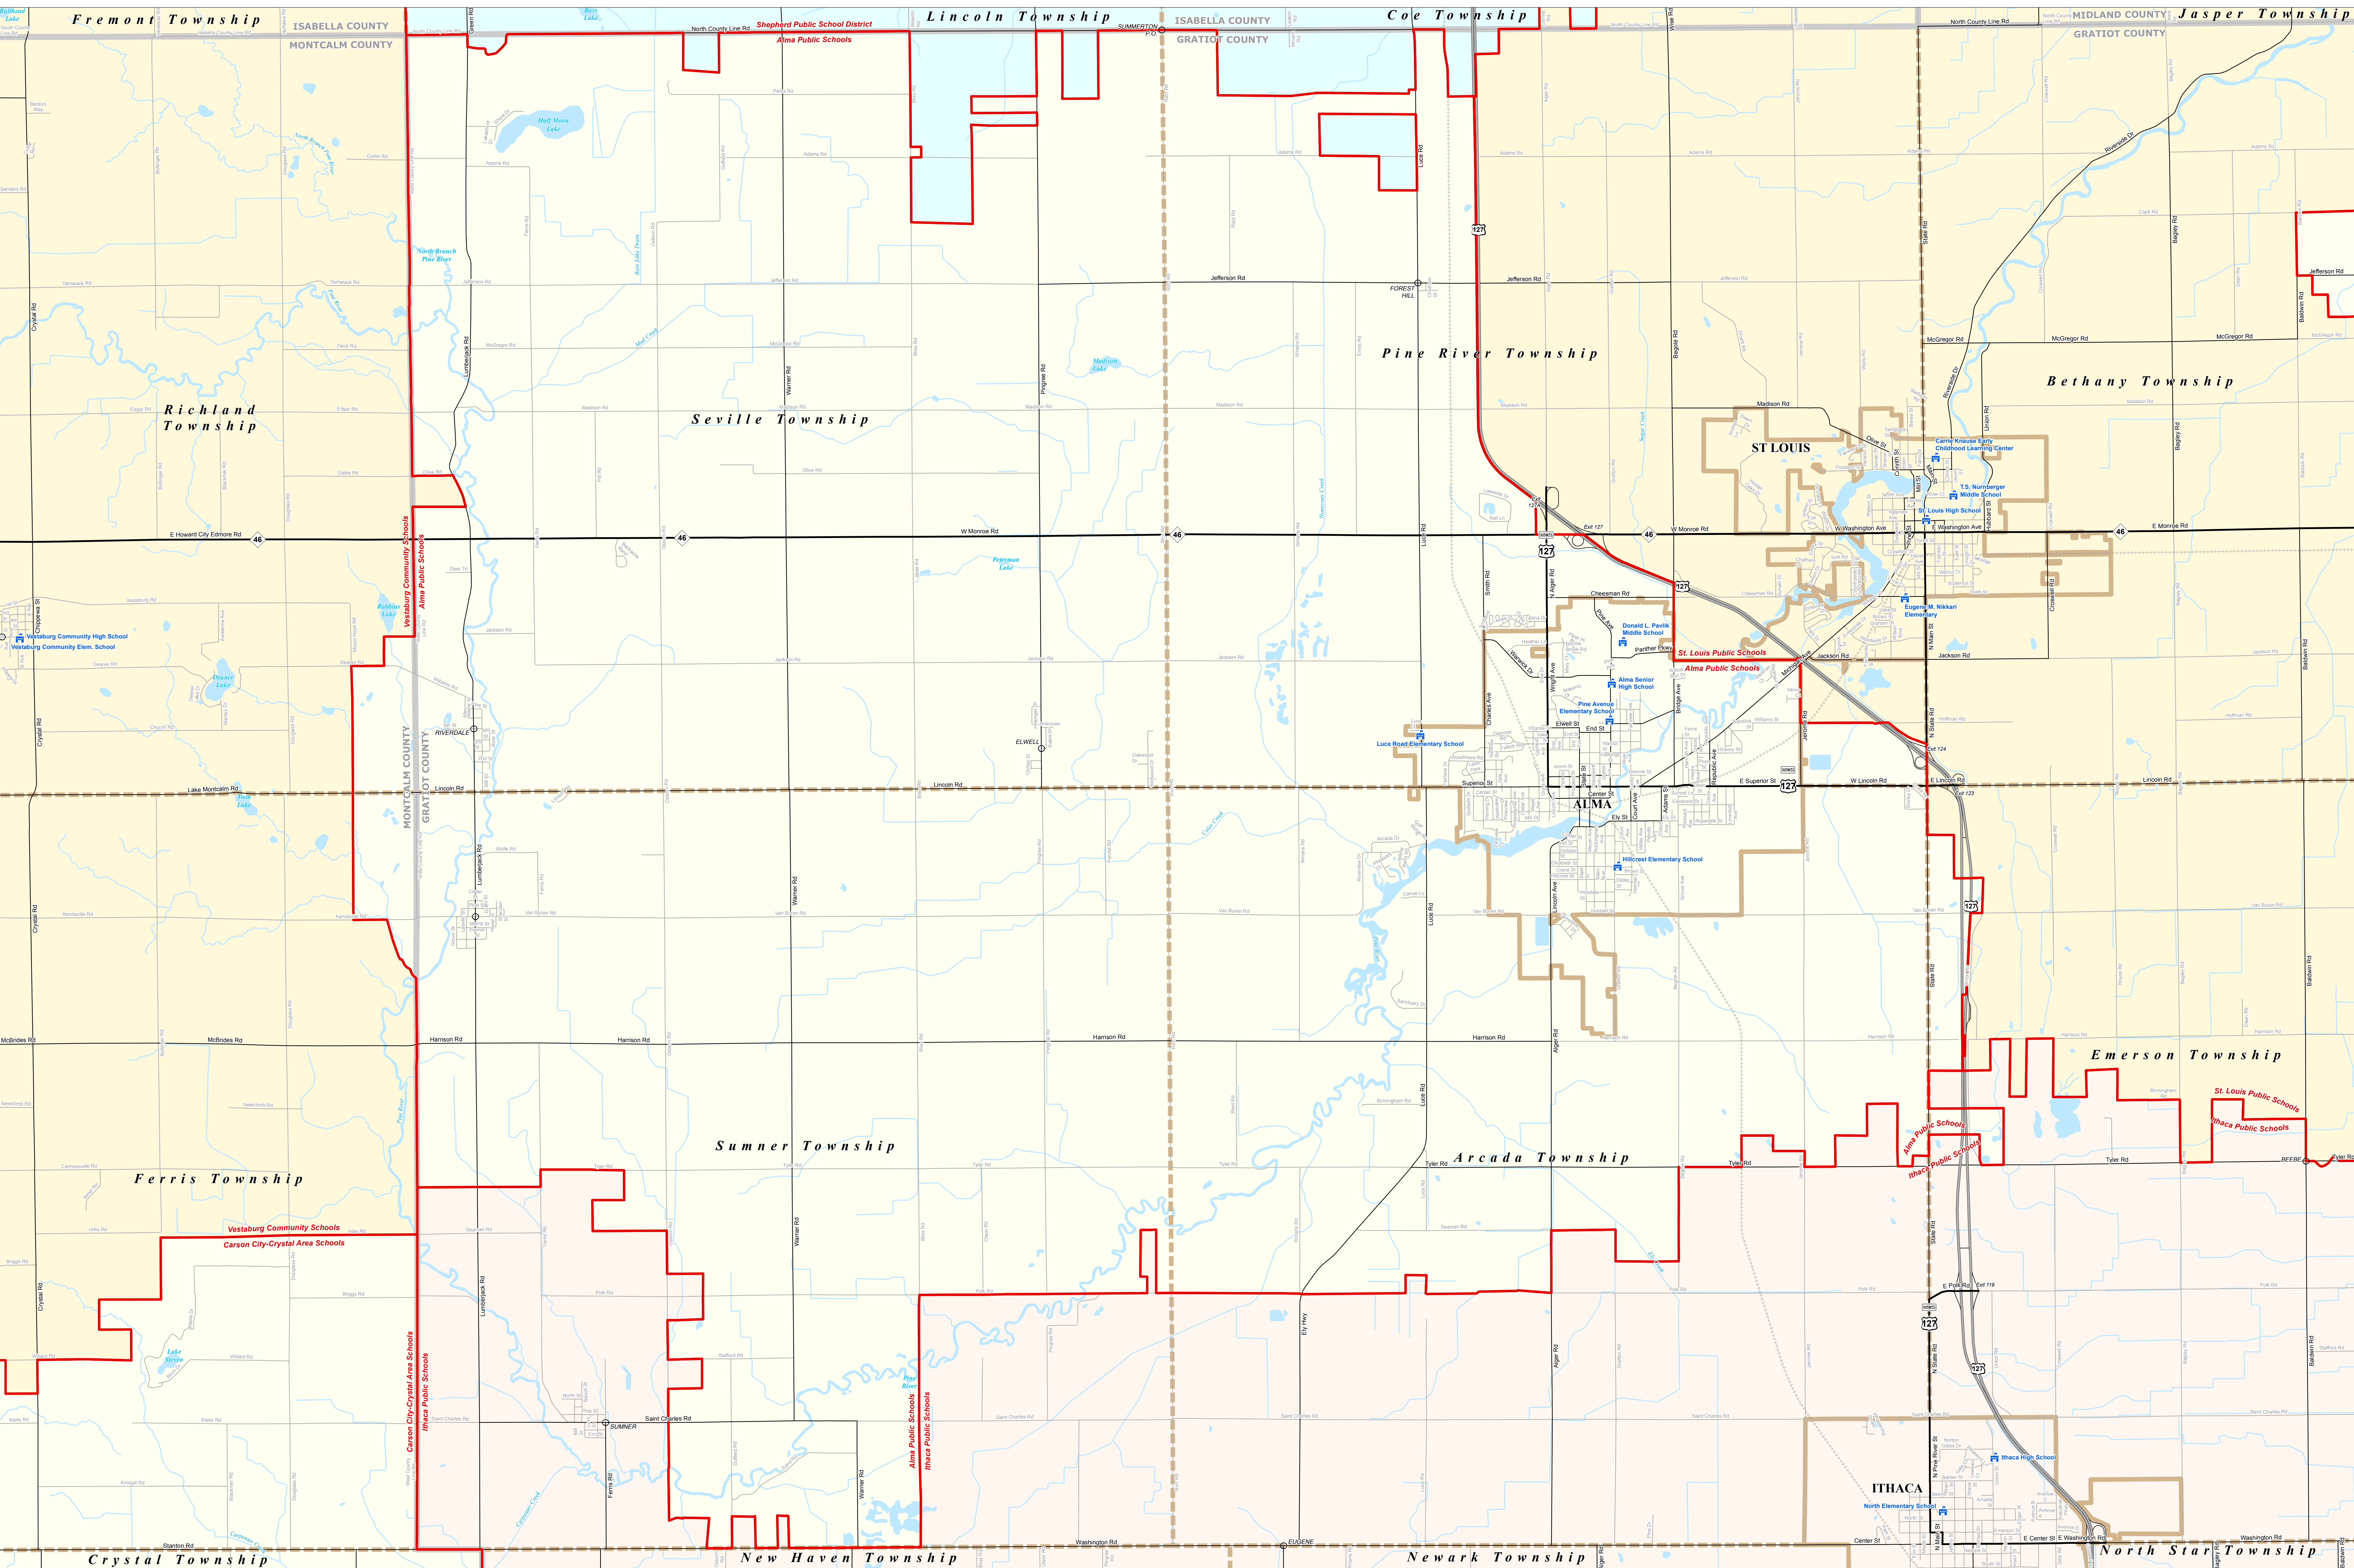

ALMA PUBLIC SCHOOLS

Gratiot-Isabella RESD

0 0.25 0.5 Miles

All information presented in this publication is in the public domain and may be reproduced, reprinted, and redistributed as desired.

Legend	
School District	School
City	Water Feature
Township	River, Stream, or Drain
Village	Railroad
Census Designated Place	Freeway
Unincorporated Place	Highway
Primary Road	Local Road